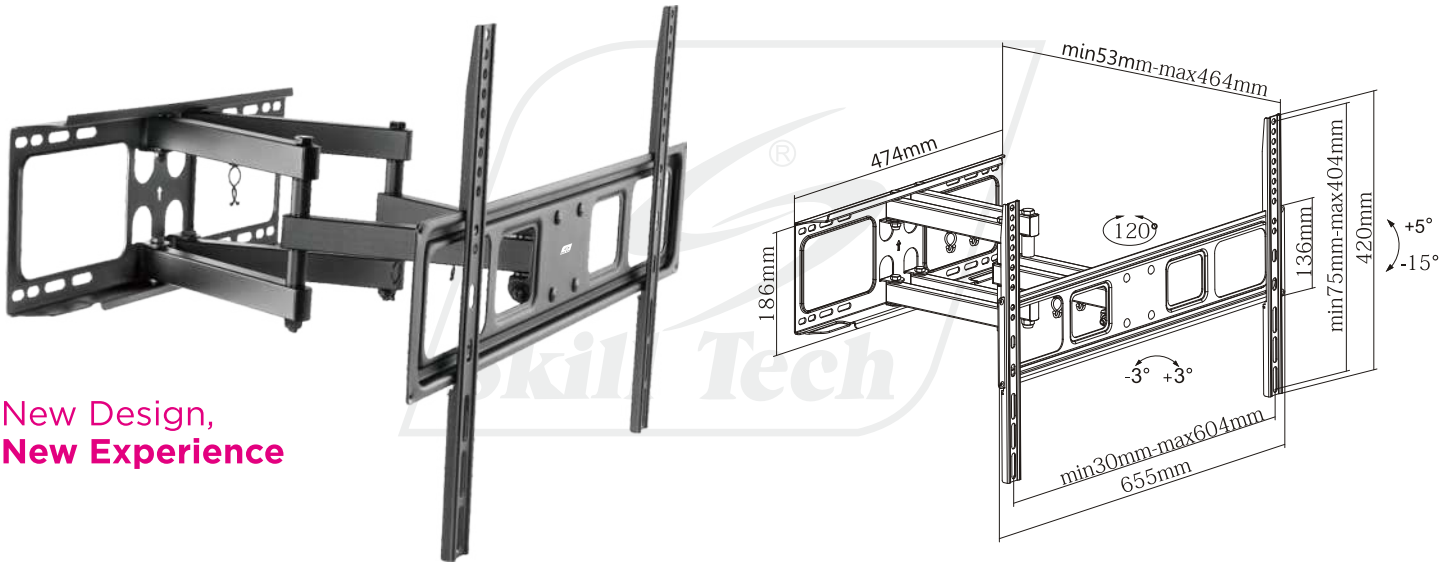

SH 646P

Full-motion Led/Lcd/curved TV Wall Mount

Suitable for most 37" -70" Screens

New Design,
New Experience

Screen Size
37" ~ 70"

VESA Compatible
200x200 300x300
400x200 400x400
600x400

Weight Capacity
40kg/88lbs

Profile to Wall
53-464mm/
2.1"-18.3"

Tilt Range
+5° ~ -15°

Swivel Range
+60° ~ -60°

Screen Level
+3° ~ -3°

Cable Management

Curved TV

Free-Tilting Design
for multiple monitor viewing angles.

Level Adjustment
ensures perfect positioning.