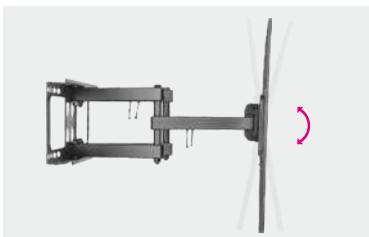

SH 646P

Full-motion Led/Lcd/curved TV Wall Mount

Suitable for most 37" -70" Screens

New Design,
New Experience

Screen Size
37" ~ 70"

VESA Compatible
200x200 300x300
400x200 400x400
600x400

Weight Capacity
40kg/88lbs

Profile to Wall
53-464mm/
2.1"-18.3"

Tilt Range
+5° ~ -15°

Swivel Range
+60° ~ -60°

Screen Level
+3° ~ -3°

Cable Management

Curved TV

Free-Tilting Design
for multiple monitor viewing angles.

Level Adjustment
ensures perfect positioning.